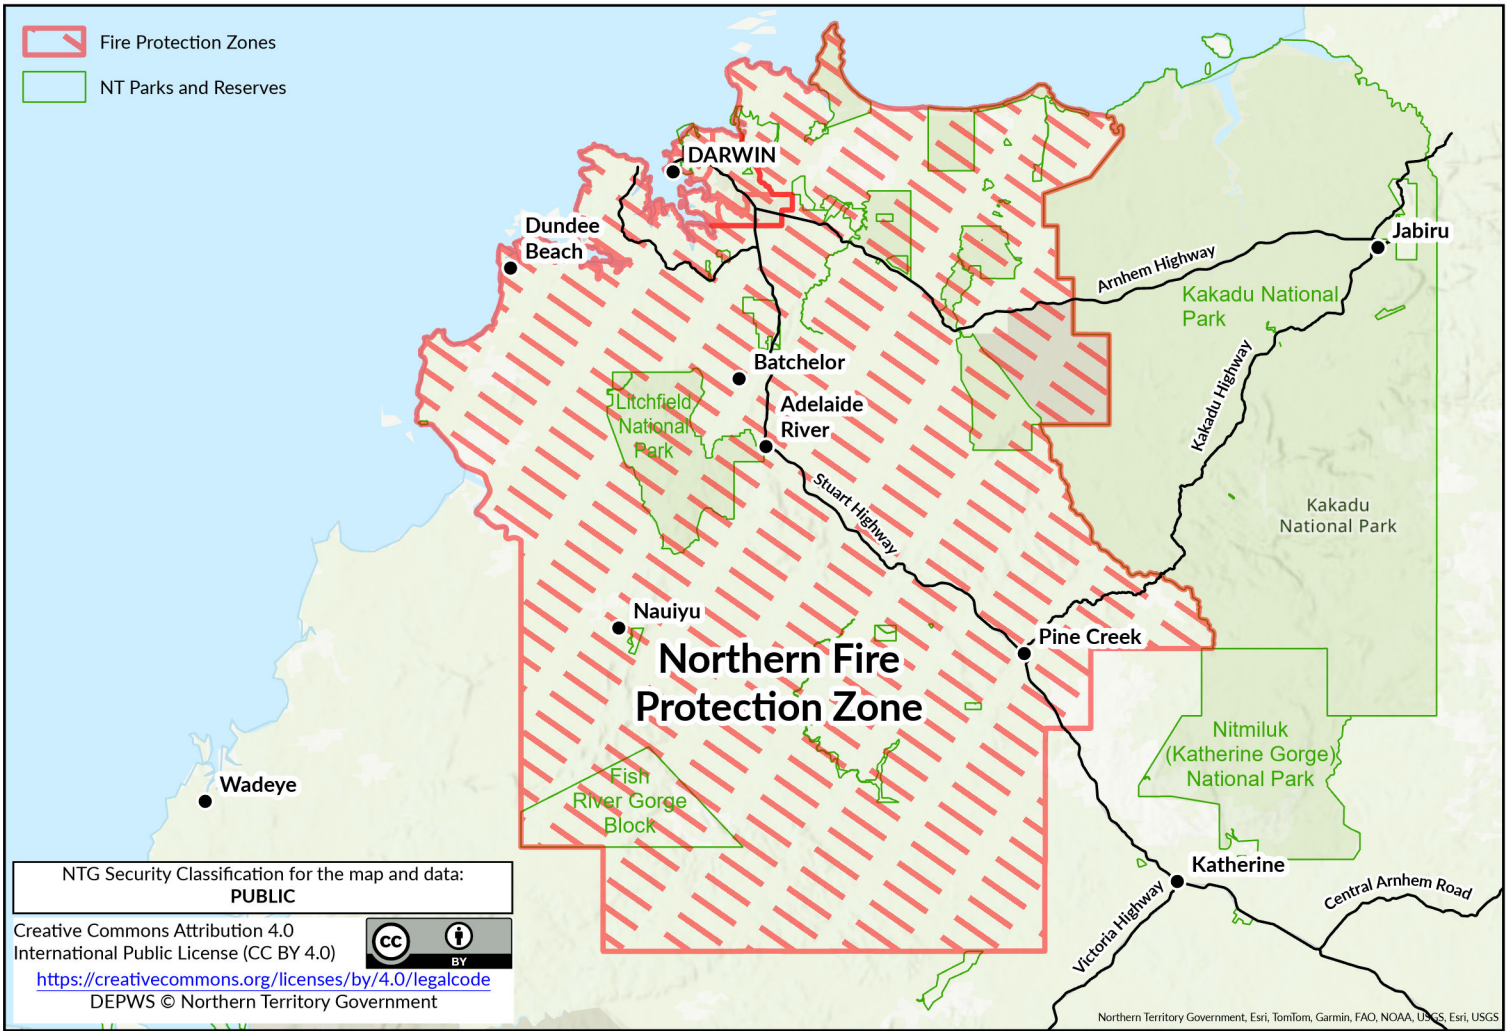

- Fire Protection Zones
- NT Parks and Reserves

NTG Security Classification for the map and data:
PUBLIC

Creative Commons Attribution 4.0
International Public License (CC BY 4.0)

<https://creativecommons.org/licenses/by/4.0/legalcode>

DEPWS © Northern Territory Government